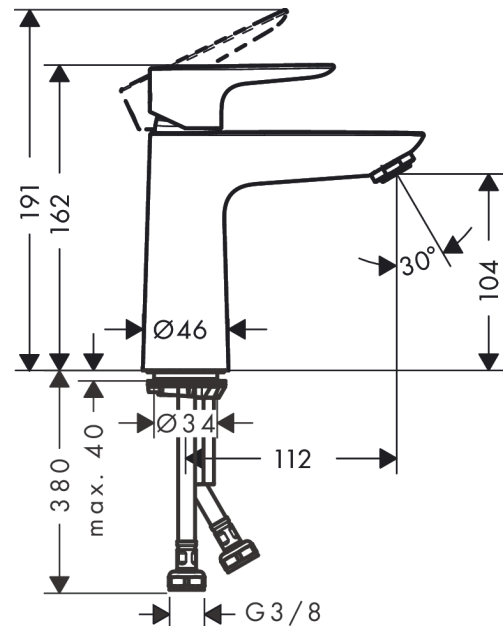

Talis E

Single lever basin mixer 110 CoolStart without waste set

Surfaces: **Brushed Black Chrome** Article Number: **71714340**

Description

product features

- ComfortZone 110
- projection 112 mm
- spray type: normal spray
- maximum flow rate at 3 bar: 5 l/min
- ceramic cartridge
- temperature limitation adjustable
- suitable for continuous flow water heaters
- connection type: G 3/8 connections
- connection dimension: DN15
- cold water in middle position

Technology

Design awards

Product image

Scale drawing

Talis E
Single lever basin mixer 110 CoolStart without waste set
 Surfaces: **Brushed Black Chrome** Article Number: **71714340**

Flowchart

Talis E
Single lever basin mixer 110 CoolStart without waste set
 Surfaces: **Brushed Black Chrome** Article Number: **71714340**

Exploded Drawing

Year of production: >06/20

Talis E**Single lever basin mixer 110 CoolStart without waste set**Surfaces: **Brushed Black Chrome** Article Number: **71714340****Spare part list**

Year of production: >06/20

Pos.	Description	Article Number	Price	PU
1	handle	92688340	-	1
2	screw cover	95704000	-	1
3	flange	92625340	-	1
4	nut	92689000	-	1
5	O-ring 25x1,5	98146000	-	1
6	O-ring 27x1,5	92527000	-	1
7	cartridge, assy	97685000	-	1
8	seal	98865000	-	1
9	adapter for cartridge	92628000	-	1
10	adapter for cartridge	95975000	-	1
11	O-ring 23x2	98398000	-	1
12	aerator M24x1 (5 l/min)	13185340	-	1
13	screw M8 x 68	97736000	-	1
14	seal	97608000	-	1
15	fixing set	96016000	-	1
16	connection hose 450 mm M8x0,75 G3/8	97206000	-	1
17	O-ring 7x1,5	98422000	-	1