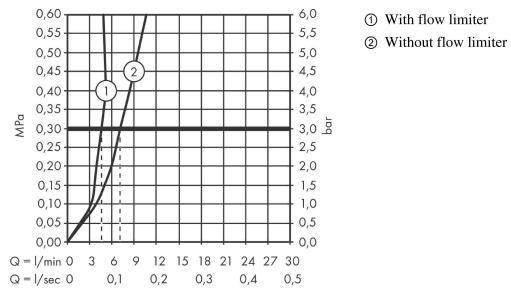

Talis E

Single lever basin mixer 110 CoolStart without waste set

Surfaces: **Brushed Black Chrome** Article Number: **71714340**

Description

product features

- ComfortZone 110
- projection 112 mm
- spray type: normal spray
- maximum flow rate at 3 bar: 5 l/min
- ceramic cartridge
- temperature limitation adjustable
- suitable for continuous flow water heaters
- connection type: G 3/8 connections
- connection dimension: DN15
- cold water in middle position

Technology

Design awards

Product image

Scale drawing

Talis E
Single lever basin mixer 110 CoolStart without waste set
 Surfaces: **Brushed Black Chrome** Article Number: **71714340**

Flowchart

Talis E
Single lever basin mixer 110 CoolStart without waste set
 Surfaces: **Brushed Black Chrome** Article Number: **71714340**