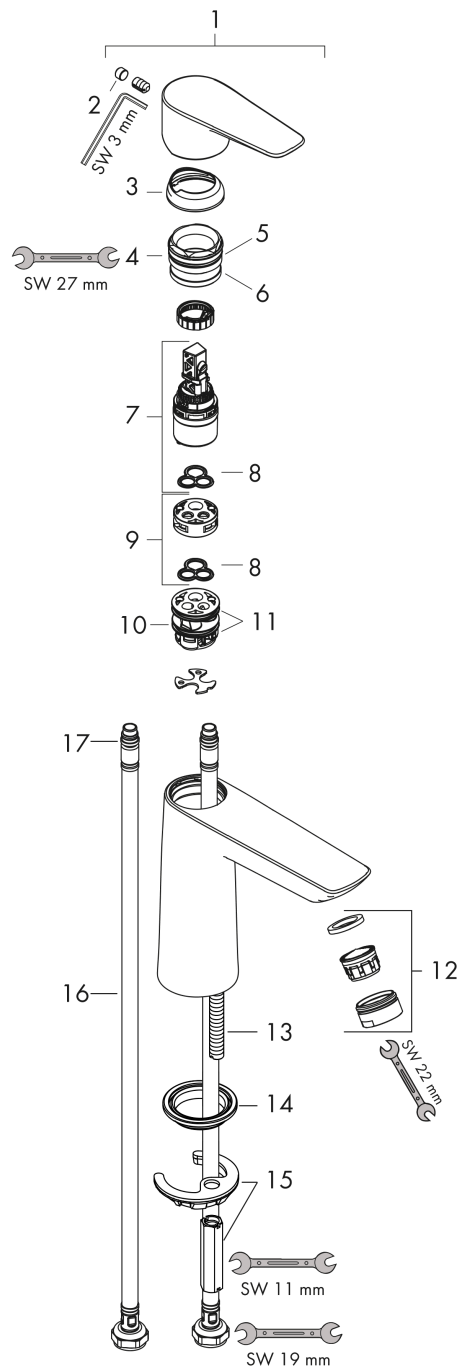

Talis E

Single lever basin mixer 110 CoolStart without waste set

Surfaces: **Brushed Black Chrome** Article Number: **71714340**

Description

product features

- ComfortZone 110
- projection 112 mm
- spray type: normal spray
- maximum flow rate at 3 bar: 5 l/min
- ceramic cartridge
- temperature limitation adjustable
- suitable for continuous flow water heaters
- connection type: G 3/8 connections
- connection dimension: DN15
- cold water in middle position

Technology

Design awards

Product image

Scale drawing

Talis E
Single lever basin mixer 110 CoolStart without waste set
 Surfaces: **Brushed Black Chrome** Article Number: **71714340**

Flowchart

Talis E
Single lever basin mixer 110 CoolStart without waste set
 Surfaces: **Brushed Black Chrome** Article Number: **71714340**

Exploded Drawing

Year of production: >06/20

Talis E**Single lever basin mixer 110 CoolStart without waste set**Surfaces: **Brushed Black Chrome** Article Number: **71714340****Spare part list**

Year of production: >06/20

Pos.	Description	Article Number	Price	PU
1	handle	92688340	-	1
2	screw cover	95704000	-	1
3	flange	92625340	-	1
4	nut	92689000	-	1
5	O-ring 25x1,5	98146000	-	1
6	O-ring 27x1,5	92527000	-	1
7	cartridge, assy	97685000	-	1
8	seal	98865000	-	1
9	adapter for cartridge	92628000	-	1
10	adapter for cartridge	95975000	-	1
11	O-ring 23x2	98398000	-	1
12	aerator M24x1 (5 l/min)	13185340	-	1
13	screw M8 x 68	97736000	-	1
14	seal	97608000	-	1
15	fixing set	96016000	-	1
16	connection hose 450 mm M8x0,75 G3/8	97206000	-	1
17	O-ring 7x1,5	98422000	-	1